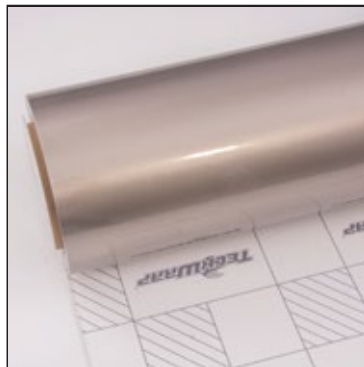

GLOSS ELECTRIC BLUE

SKU: MT03G

GLOSS CORNFLOWER BLUE

SKU: MT04G

GLOSS BEIGE LINEN

SKU: MT05G

Roll Size: 1.52m*18m (59.8"* 708.6", 4.98ft*59ft, 1.66yd* 19,6yd)

Prices listed at www.teckwrap.com include shipping cost.
Please visit www.teckwrap.com for product specifications and installation instructions.